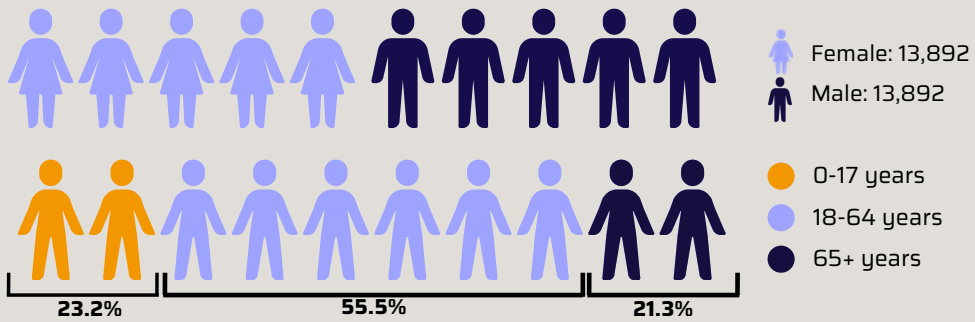

# DEMOGRAPHICS

Population of Rhyl: 26,992