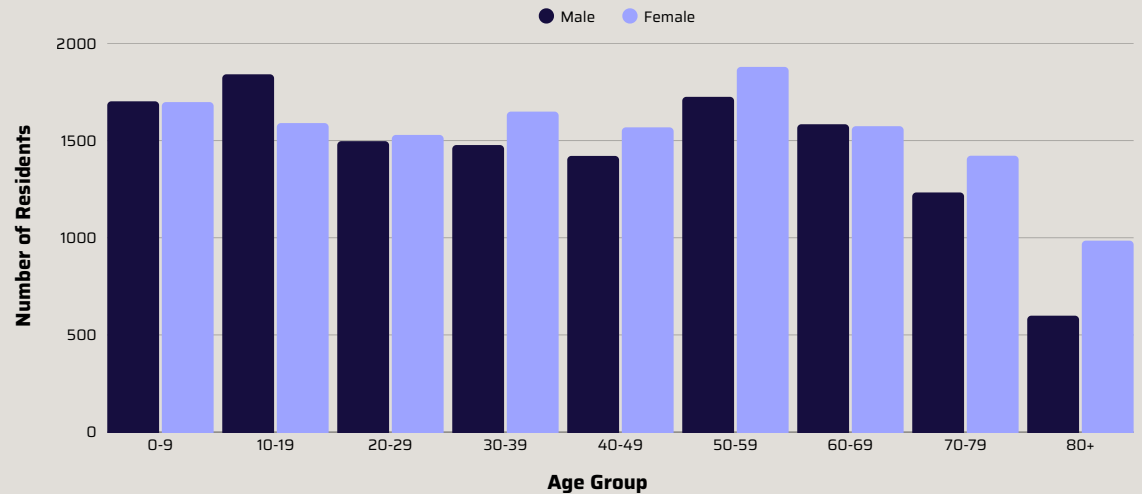

# DEMOGRAPHICS

Population of Rhyl: 26,992